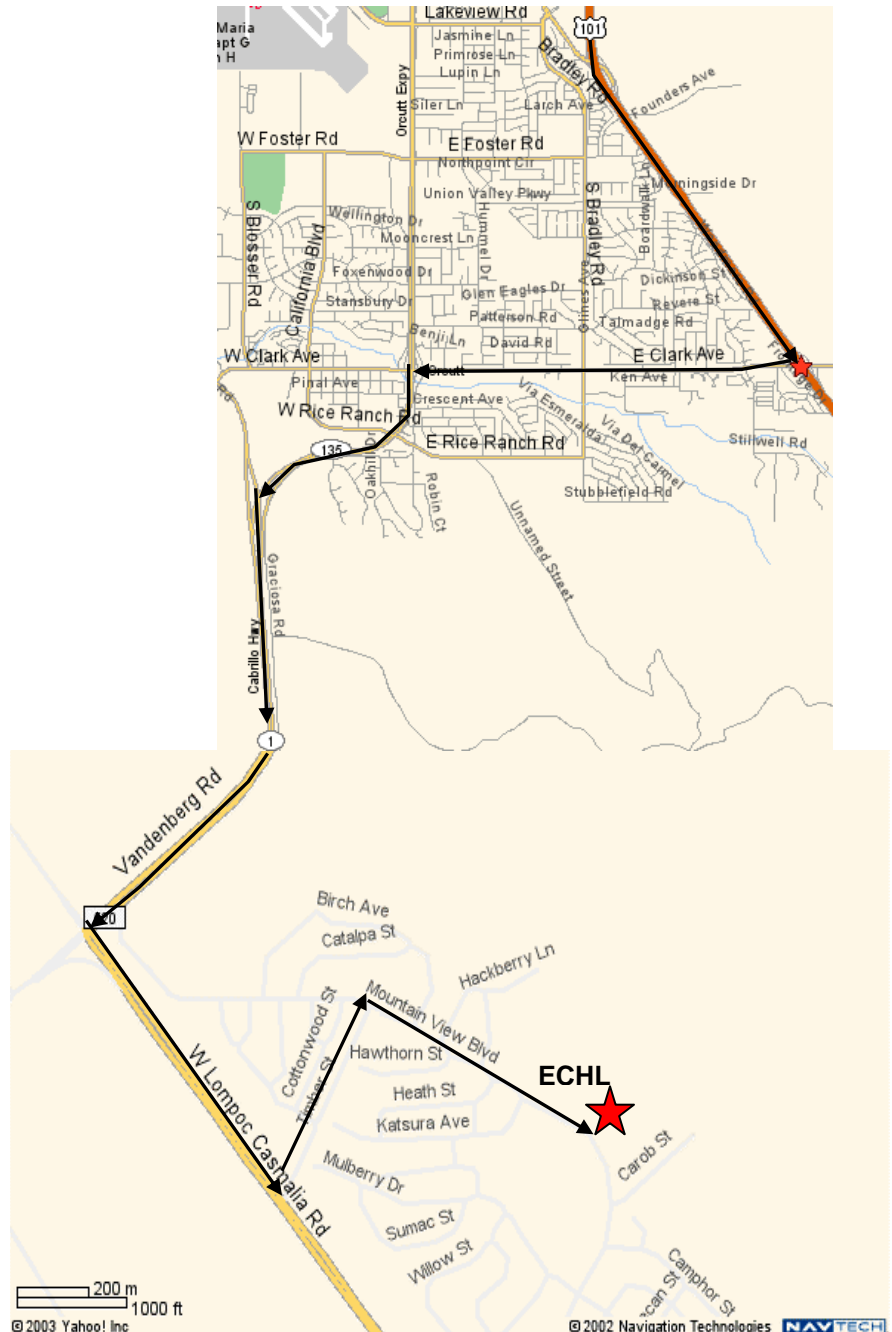

Directions to the Endeavour Center

991 Mountain View Blvd. Vandenberg AFB, CA 93437

Phone: (805) 734-1747

Directions from the North

- | | Miles |
|---|-------|
| 1. Take US-101 SOUTH | |
| 2. Take the CLARK AVE exit towards ORCUTT | 0.2 |
| 3. Turn Right on E CLARK AVE | 2.3 |
| 4. Turn Left towards CA-135 SOUTH | 0.2 |
| 5. Continue on ORCUTT EXPY | 1.4 |
| 6. Continue on CA-1 SOUTH/CA-135 SOUTH | 3.3 |
| 7. Continue on CA-1 SOUTH towards LOMPOC/VANDENBERG AFB | 0.2 |
| 8. Continue on CA-1 SOUTH/CR-520 SOUTH | 7.3 |
| 9. Turn Left on TIMBER LANE | 0.4 |
| 10. Turn Right on MOUNTAIN VIEW BLVD. | 0.5 |

Directions to the Endeavour Center

991 Mountain View Blvd. Vandenberg AFB, CA 93437

Phone: (805) 734-1747

Directions from the South

Miles

- | | | |
|----|---|------|
| 1. | Take US-101 NORTH | 53.6 |
| 2. | Take the CA-246 exit towards LOMPOC/SOLVANG | 0.2 |
| 3. | Turn Left on CA-246 WEST | 13.7 |
| 4. | Make a Hard Right Turn on PURISIMA RD | 2.9 |
| 5. | Continue on W LOMPOC CASMALIA RD | 5.5 |
| 6. | Turn Right on TIMBER LANE (Stop Light) | 0.7 |
| 7. | Turn Right on MOUNTAIN VIEW BLVD. | 0.5 |